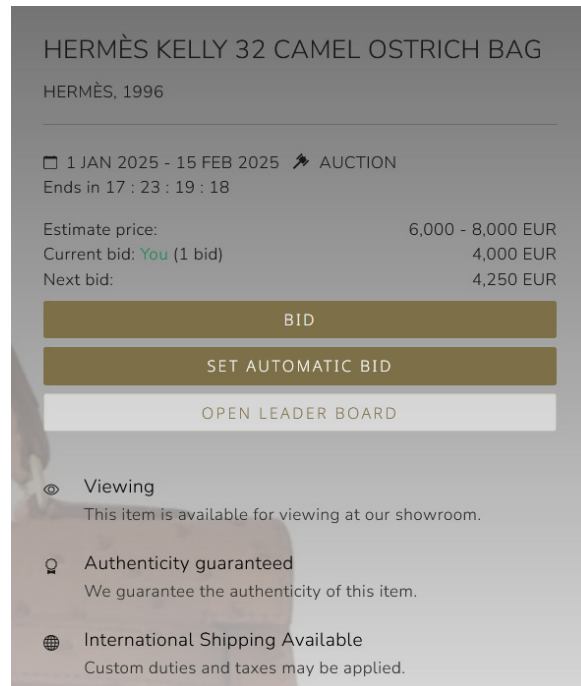

If you want to confirm your bid, click on the **YES PLACE BID** button and a new window will open for you.

Indicating that the bid has been placed correctly. You will also receive a confirmation email:

Dear Mary Doe,
On 2025-01-28 12:38:20
You have bid for 4,000 EUR.

Sincerely,

PEPA LAMARCA
LUXURY HANDBAGS

Pau Alcover, 60
08017 - Barcelona, Spain
Tel. + 34 935 258 754

<https://pepalamarca.com>

From this point on, here's how the bidding panel will look like:

- current bid information
- the number of bids that have been placed in the auction
- if the last bidder is you, you will be indicated with the text **You**.
- the value of the next bid

By clicking on the **OPEN LEADER BOARD** button, you can view the bidder's room in real time with the following information: