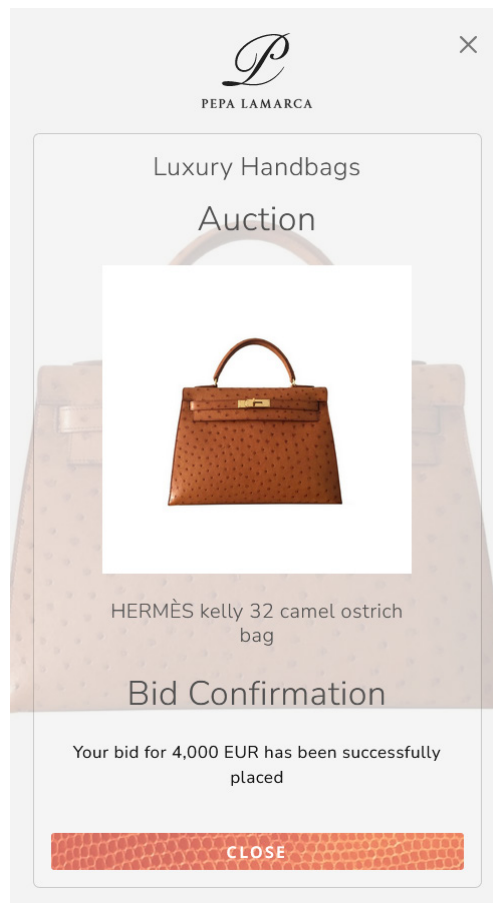

If you want to confirm your bid, click on the **YES PLACE BID** button and a new window will open for you.

Indicating that the bid has been placed correctly. You will also receive a confirmation email:

Dear Mary Doe,
On 2025-01-28 12:38:20
You have bid for 4,000 EUR.

Sincerely,

PEPA LAMARCA
LUXURY HANDBAGS

Pau Alcover, 60
08017 - Barcelona, Spain
Tel. + 34 935 258 754

<https://pepalamarca.com>