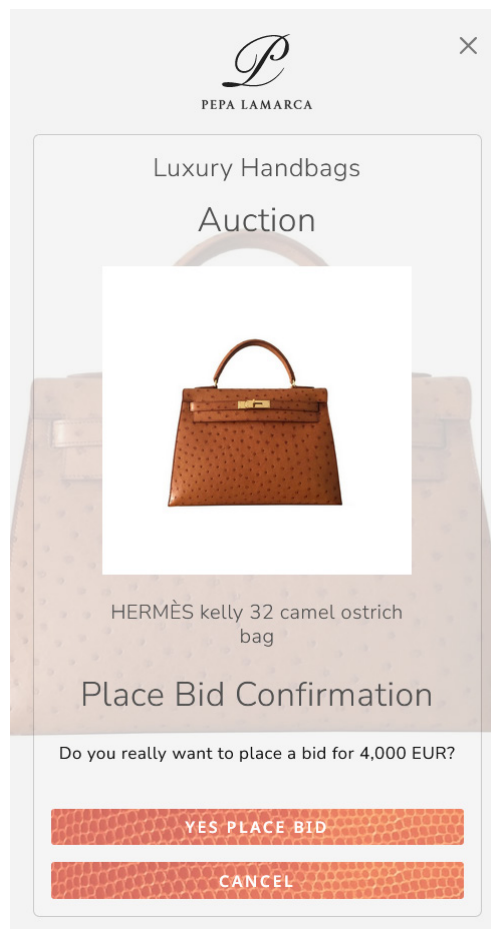

Once the auction is active, you can start bidding.

If no bid has been placed yet, the text **Starting bid:** with the bid value appears. You will need to click on the **BID** button and a window will open asking for your confirmation.