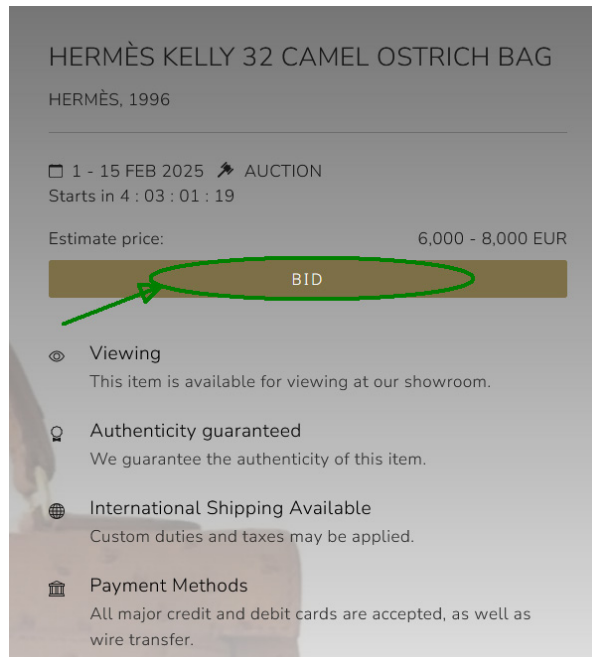

HOW TO PARTICIPATE IN AN AUCTION

How to bid

PEPA LAMARCA

PEPA LAMARCA

January, 25th of 2025

HOW TO PARTICIPATE IN AN AUCTION

How to bid

In order to participate on one of our auctions you need to be registered on our website.

Once registered you need to login.

At the lot's page a **BID** button will appear, click on it.

A window will open requesting authorization to participate in such auction.

Click the **Request** button, a new window will open confirming your request.

You will also receive an email confirming your request.

AUCTION

HERMÈS kelly 32 camel ostrich bag

HERMÈS, 1996

Estimate price: 6.000 - 8.000 EUR
1 - 15 FEB 2025

[VIEW LOT](#)

Dear Mary Doe,

Thank you for your interest. We received a Request to Register to this lot. Upon our approval you will receive another email with details.