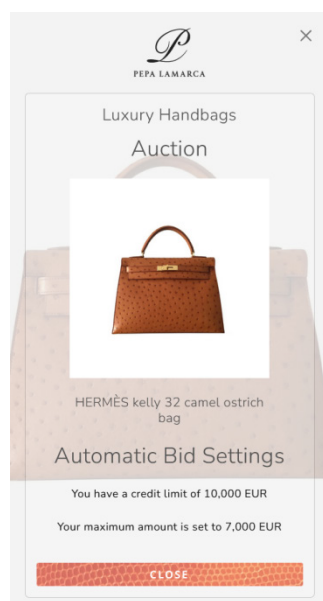

Dear Mary Doe,

You have set an **Automatic Bid** for this lot with a maximum amount of 7,000 EUR.

If you have any questions, do not hesitate to contact us and we will be happy to assist you.

Sincerely,

PEPA LAMARCA
LUXURY HANDBAGS

Pau Alcover, 60
08017 - Barcelona, Spain
Tel. + 34 935 258 754

<https://pepalamarca.com>