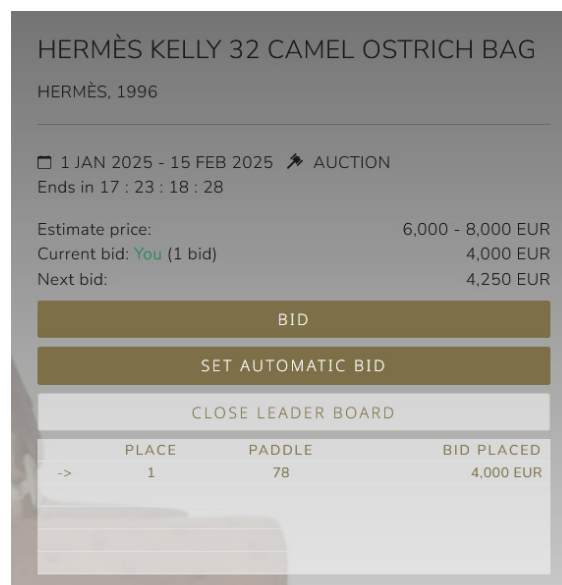

By clicking on the **OPEN LEADER BOARD** button, you can view the bidder's room in real time with the following information:

- the place
- the paddle number
- the bid placed
- an arrow on the left side will indicate your bid