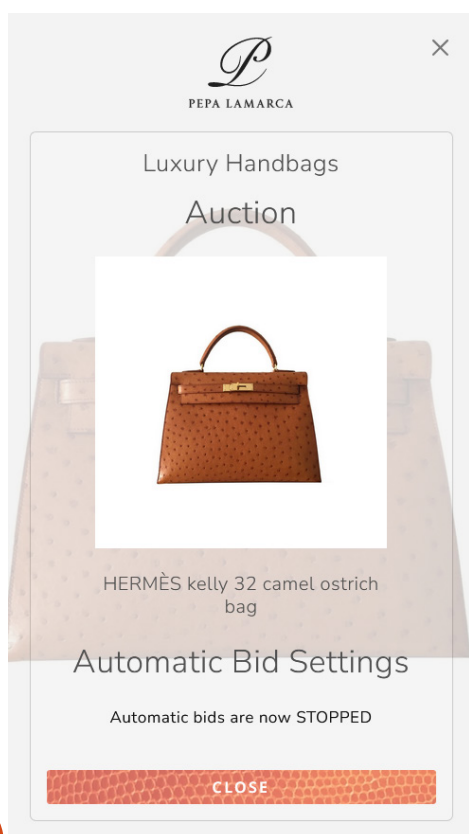

Dear Mary Doe,

You have stopped **Automatic Bidding** for this lot.

If you have any questions, do not hesitate to contact us and we will be happy to assist you.

Sincerely,

PEPA LAMARCA
LUXURY HANDBAGS

Pau Alcover, 60
08017 - Barcelona, Spain
Tel. + 34 935 258 754

<https://pepalamarca.com>