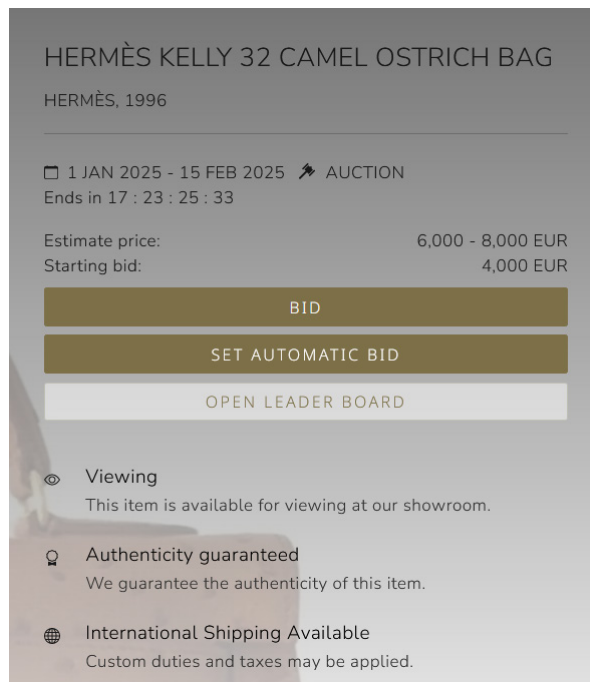

If the auction has started: