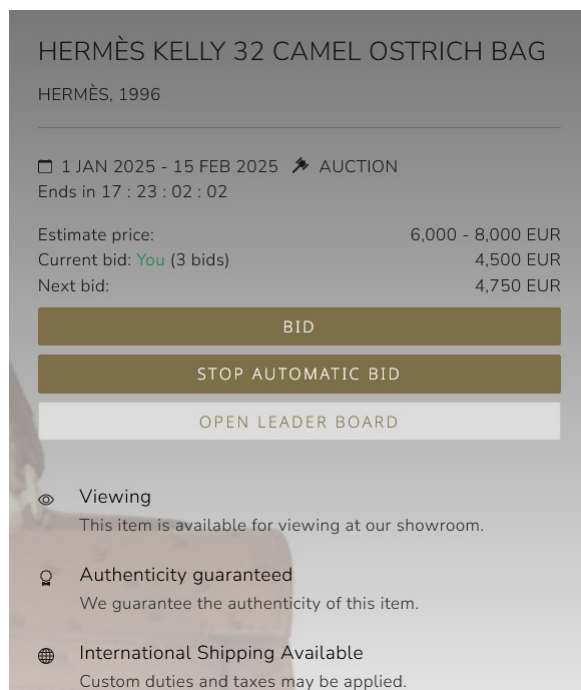

In the event that you are not the highest bidder, a bid will be placed on your behalf automatically.

All your bids, whether manually or automatically, will be notified to you by email.

When automated bidding is active, the lot page will appear to you like this:

allowing you to turn them off, by clicking on the **STOP AUTOMATIC BID** button. If you do so, the following window will open and you will receive an email.