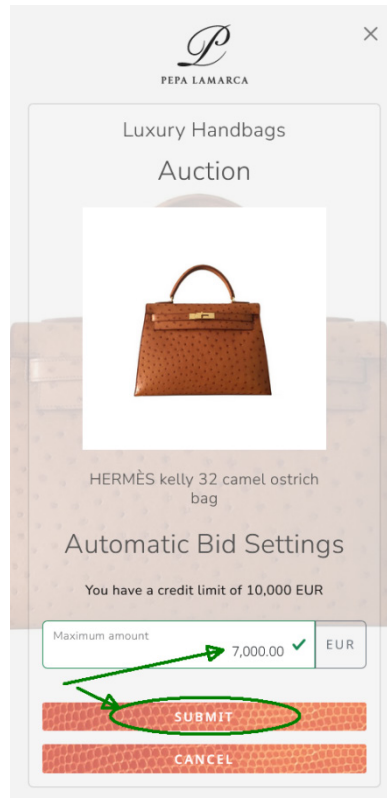

AUTOMATED BIDDING

If you wish, you can place an auto-bid indicating the maximum amount you want to bid for and the system will automatically bid for you competing with the opposing bidders.

To do this, you must click on the **SET AUTOMATIC BID** button on the lot page.

A window will open indicating your credit limit granted when your auction registration was approved. You will need to specify the maximum amount you want to bid on automatically and click on the **SUBMIT** button.

A new confirmation window will then open and you will receive an email.