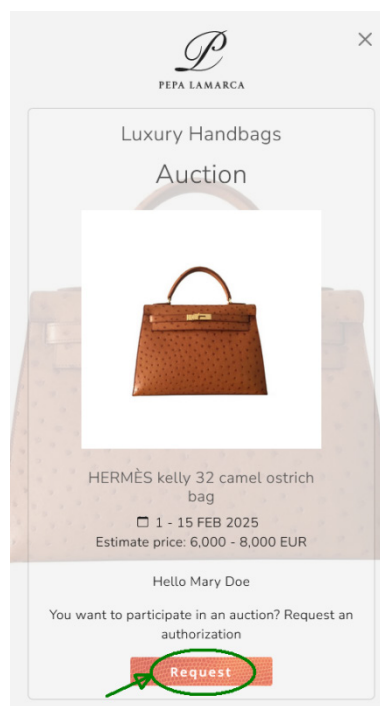

HOW TO PARTICIPATE IN AN AUCTION

How to bid

PEPA LAMARCA

PEPA LAMARCA

January, 25th of 2025

HOW TO PARTICIPATE IN AN AUCTION

How to bid

In order to participate on one of our auctions you need to be registered on our website.

Once registered you need to login.

At the lot's page a **BID** button will appear, click on it.

A window will open requesting authorization to participate in such auction.

Click the **Request** button, a new window will open confirming your request.